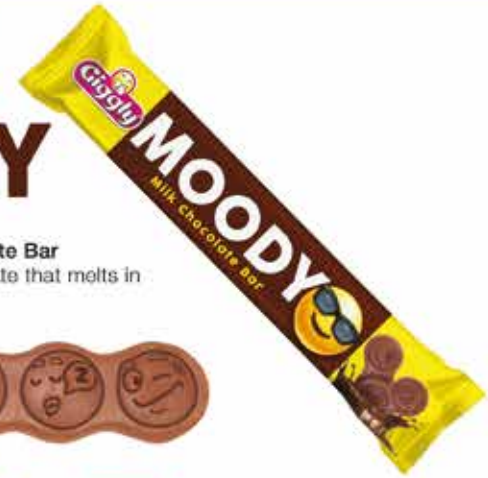

MOODY

Flavor: Milk Chocolate Bar

Enjoy the silky smooth chocolate that melts in your mouth

Product Type	SKU Type	Packaging Details	Weight /piece	Total Count in 20 B. Box	Total Count in 40 B. Box
Chocolate	Box	15 Pcs x 15 Box/Ctn	18g	1585	4023

TROPIC

Flavor: Coconut, Chocolate

A treat for your tastebuds, our mouthwatering coconut chocolate bar is the ultimate snack option available to all!